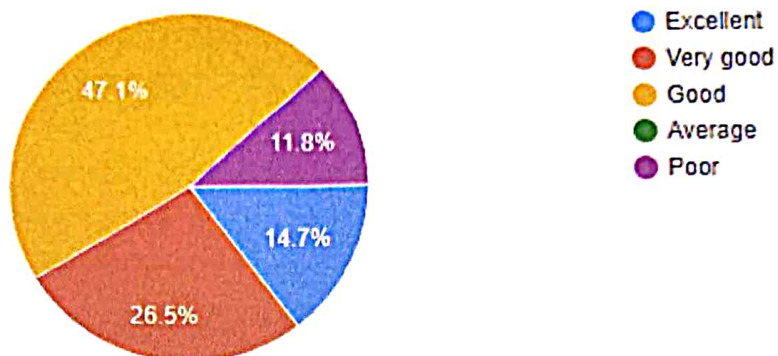

1. **Academic standards:** 23.5% of the respondents responded as excellent, 41.2 % as very good and 26.5% as good.
2. **Campus greenery:** 20.6% of the respondents responded as excellent, 20.6% as very good and 50% as good.
3. **Drinking water:** 23.5% respondents responded as excellent, 26.5% as very good and 41.2% as good.
4. **Library facilities:** 14.7% respondents responded as excellent, 29.4% as very good, 41.2% as good and 8.8% as average.
5. **Sport facilities:** 14.7% respondents responded as excellent, 26.5% as very good, 47.1% as good and 11.8% as poor.
6. **Washroom:** 29.4% respondents responded as very good and 55.9% as good.
7. **Classroom:** 14.7% respondents responded as excellent, 47.1% as very good and 35.3% as good.
8. **College website:** 14.7% respondents responded as excellent, 26.5% as very good and 47.1% as good.
9. **Impact of the College in your life:** 14.7% respondents responded as excellent, 47.1% as very good and 35.3% as good.
10. **Progression of the college:** 14.7% respondents responded as excellent, 35.3% as very good, 47.1% as good.
11. **Overall college experience:** 17.6% respondents responded as excellent, 35.3% as very good and 44.1% as good.

1. Academics standards

34 responses

- Excellent
- Very good
- Good
- Average
- Poor

2. Campus greenery

34 responses

- Excellent
- Very good
- Good
- Average
- Poor

3. Drinking water

34 responses

4. Library facilities

34 responses

5. Sports facilities

34 responses

6. Washroom

34 responses

7. Classroom

34 responses

- Excellent
- Very Good
- Good
- Average
- Poor

8. College Website

34 responses

- Excellent
- Very good
- Good
- Average
- Poor

9. Impact of the college in your life

34 responses

10. Progression of the college