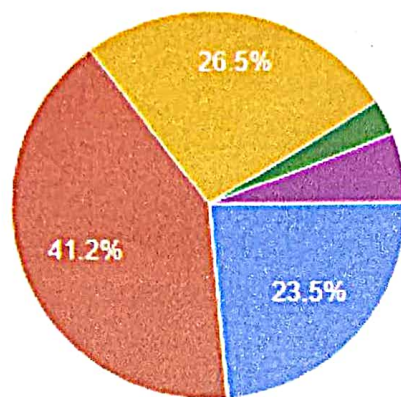

ALUMNI FEEDBACK ANALYSIS

The feedback was collected using an online google form (form link given below)

<https://forms.gle/XSErMcftBv88Frts7>

34 alumni from different academic years participated in giving the response based on the following parameters.

1. **Academic standards:** 23.5% of the respondents responded as excellent, 41.2 % as very good and 26.5% as good.
2. **Campus greenery:** 20.6% of the respondents responded as excellent, 20.6% as very good and 50% as good.
3. **Drinking water:** 23.5% respondents responded as excellent, 26.5% as very good and 41.2% as good.
4. **Library facilities:** 14.7% respondents responded as excellent, 29.4% as very good, 41.2% as good and 8.8% as average.
5. **Sport facilities:** 14.7% respondents responded as excellent, 26.5% as very good, 47.1% as good and 11.8% as poor.
6. **Washroom:** 29.4% respondents responded as very good and 55.9% as good.
7. **Classroom:** 14.7% respondents responded as excellent, 47.1% as very good and 35.3% as good.
8. **College website:** 14.7% respondents responded as excellent, 26.5% as very good and 47.1% as good.
9. **Impact of the College in your life:** 14.7% respondents responded as excellent, 47.1% as very good and 35.3% as good.
10. **Progression of the college:** 14.7% respondents responded as excellent, 35.3% as very good, 47.1% as good.
11. **Overall college experience:** 17.6% respondents responded as excellent, 35.3% as very good and 44.1% as good.

1. Academics standards

34 responses

- Excellent
- Very good
- Good
- Average
- Poor

2. Campus greenery

34 responses

- Excellent
- Very good
- Good
- Average
- Poor

3. Drinking water

34 responses