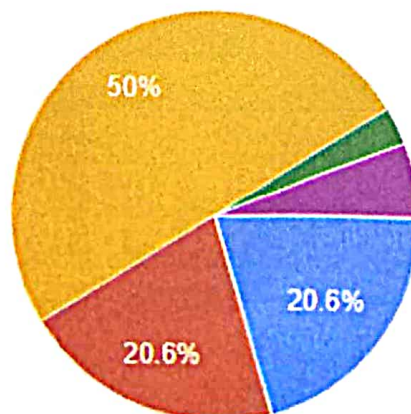

1. **Academic standards:** 23.5% of the respondents responded as excellent, 41.2 % as very good and 26.5% as good.
2. **Campus greenery:** 20.6% of the respondents responded as excellent, 20.6% as very good and 50% as good.
3. **Drinking water:** 23.5% respondents responded as excellent, 26.5% as very good and 41.2% as good.
4. **Library facilities:** 14.7% respondents responded as excellent, 29.4% as very good, 41.2% as good and 8.8% as average.
5. **Sport facilities:** 14.7% respondents responded as excellent, 26.5% as very good, 47.1% as good and 11.8% as poor.
6. **Washroom:** 29.4% respondents responded as very good and 55.9% as good.
7. **Classroom:** 14.7% respondents responded as excellent, 47.1% as very good and 35.3% as good.
8. **College website:** 14.7% respondents responded as excellent, 26.5% as very good and 47.1% as good.
9. **Impact of the College in your life:** 14.7% respondents responded as excellent, 47.1% as very good and 35.3% as good.
10. **Progression of the college:** 14.7% respondents responded as excellent, 35.3% as very good, 47.1% as good.
11. **Overall college experience:** 17.6% respondents responded as excellent, 35.3% as very good and 44.1% as good.

1. Academics standards

34 responses

- Excellent
- Very good
- Good
- Average
- Poor

2. Campus greenery

34 responses

- Excellent
- Very good
- Good
- Average
- Poor

3. Drinking water

34 responses

4. Library facilities

34 responses

5. Sports facilities

34 responses

6. Washroom

34 responses

7. Classroom

34 responses