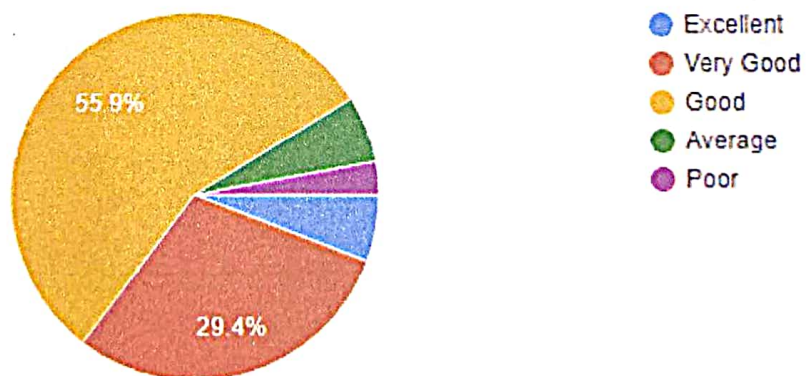

1. **Academic standards:** 23.5% of the respondents responded as excellent, 41.2 % as very good and 26.5% as good.
2. **Campus greenery:** 20.6% of the respondents responded as excellent, 20.6% as very good and 50% as good.
3. **Drinking water:** 23.5% respondents responded as excellent, 26.5% as very good and 41.2% as good.
4. **Library facilities:** 14.7% respondents responded as excellent, 29.4% as very good, 41.2% as good and 8.8% as average.
5. **Sport facilities:** 14.7% respondents responded as excellent, 26.5% as very good, 47.1% as good and 11.8% as poor.
6. **Washroom:** 29.4% respondents responded as very good and 55.9% as good.
7. **Classroom:** 14.7% respondents responded as excellent, 47.1% as very good and 35.3% as good.
8. **College website:** 14.7% respondents responded as excellent, 26.5% as very good and 47.1% as good.
9. **Impact of the College in your life:** 14.7% respondents responded as excellent, 47.1% as very good and 35.3% as good.
10. **Progression of the college:** 14.7% respondents responded as excellent, 35.3% as very good, 47.1% as good.
11. **Overall college experience:** 17.6% respondents responded as excellent, 35.3% as very good and 44.1% as good.

1. Academics standards

34 responses

- Excellent
- Very good
- Good
- Average
- Poor

2. Campus greenery

34 responses

- Excellent
- Very good
- Good
- Average
- Poor

3. Drinking water

34 responses

4. Library facilities

34 responses

5. Sports facilities

34 responses

6. Washroom

34 responses

7. Classroom

34 responses

- Excellent
- Very Good
- Good
- Average
- Poor

8. College Website

34 responses

- Excellent
- Very good
- Good
- Average
- Poor

9. Impact of the college in your life

34 responses

10. Progression of the college