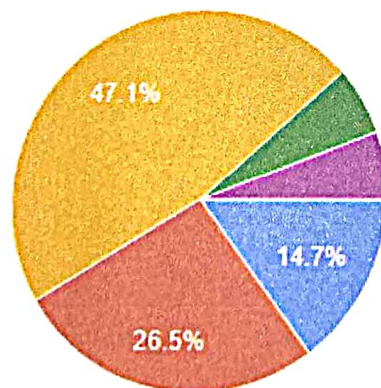

1. **Academic standards:** 23.5% of the respondents responded as excellent, 41.2 % as very good and 26.5% as good.
2. **Campus greenery:** 20.6% of the respondents responded as excellent, 20.6% as very good and 50% as good.
3. **Drinking water:** 23.5% respondents responded as excellent, 26.5% as very good and 41.2% as good.
4. **Library facilities:** 14.7% respondents responded as excellent, 29.4% as very good, 41.2% as good and 8.8% as average.
5. **Sport facilities:** 14.7% respondents responded as excellent, 26.5% as very good, 47.1% as good and 11.8% as poor.
6. **Washroom:** 29.4% respondents responded as very good and 55.9% as good.
7. **Classroom:** 14.7% respondents responded as excellent, 47.1% as very good and 35.3% as good.
8. **College website:** 14.7% respondents responded as excellent, 26.5% as very good and 47.1% as good.
9. **Impact of the College in your life:** 14.7% respondents responded as excellent, 47.1% as very good and 35.3% as good.
10. **Progression of the college:** 14.7% respondents responded as excellent, 35.3% as very good, 47.1% as good.
11. **Overall college experience:** 17.6% respondents responded as excellent, 35.3% as very good and 44.1% as good.

1. Academics standards

34 responses

- Excellent
- Very good
- Good
- Average
- Poor

2. Campus greenery

34 responses

- Excellent
- Very good
- Good
- Average
- Poor

3. Drinking water

34 responses

4. Library facilities

34 responses

5. Sports facilities

34 responses

6. Washroom

34 responses

7. Classroom

34 responses

- Excellent
- Very Good
- Good
- Average
- Poor

8. College Website

34 responses

- Excellent
- Very good
- Good
- Average
- Poor

9. Impact of the college in your life

34 responses

10. Progression of the college