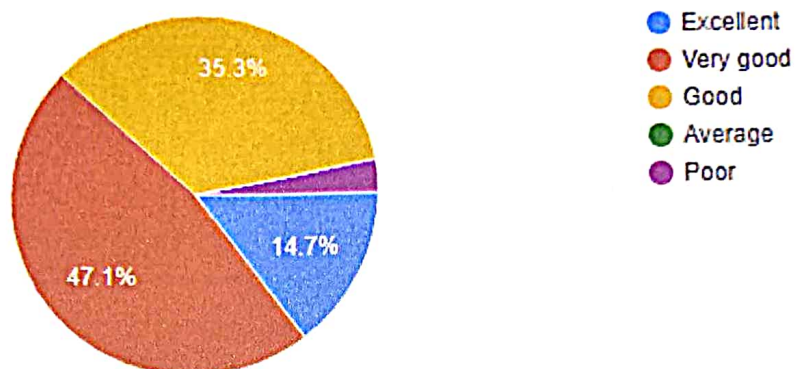

1. **Academic standards:** 23.5% of the respondents responded as excellent, 41.2 % as very good and 26.5% as good.
2. **Campus greenery:** 20.6% of the respondents responded as excellent, 20.6% as very good and 50% as good.
3. **Drinking water:** 23.5% respondents responded as excellent, 26.5% as very good and 41.2% as good.
4. **Library facilities:** 14.7% respondents responded as excellent, 29.4% as very good, 41.2% as good and 8.8% as average.
5. **Sport facilities:** 14.7% respondents responded as excellent, 26.5% as very good, 47.1% as good and 11.8% as poor.
6. **Washroom:** 29.4% respondents responded as very good and 55.9% as good.
7. **Classroom:** 14.7% respondents responded as excellent, 47.1% as very good and 35.3% as good.
8. **College website:** 14.7% respondents responded as excellent, 26.5% as very good and 47.1% as good.
9. **Impact of the College in your life:** 14.7% respondents responded as excellent, 47.1% as very good and 35.3% as good.
10. **Progression of the college:** 14.7% respondents responded as excellent, 35.3% as very good, 47.1% as good.
11. **Overall college experience:** 17.6% respondents responded as excellent, 35.3% as very good and 44.1% as good.

- Excellent
- Very Good
- Good
- Average
- Poor

8. College Website

34 responses

- Excellent
- Very good
- Good
- Average
- Poor

9. Impact of the college in your life

34 responses

10. Progression of the college