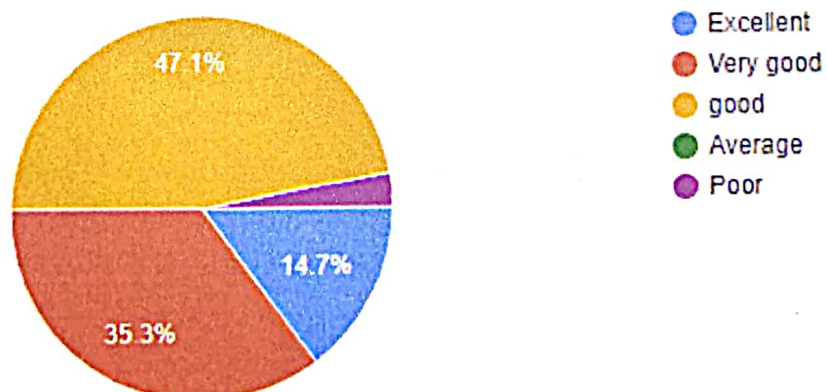

10. Progression of the college

34 responses