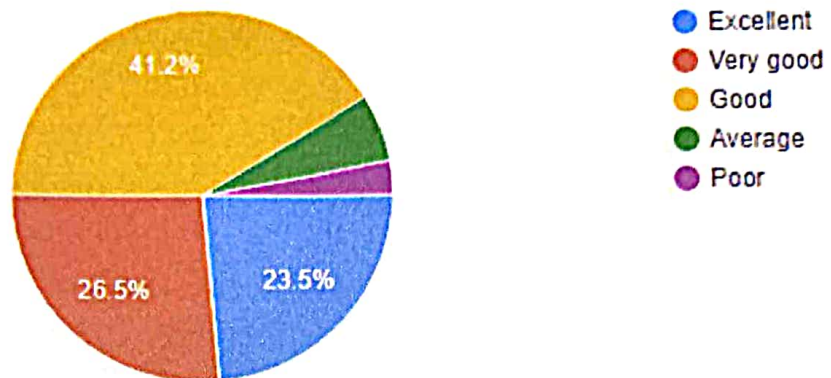

1. **Academic standards:** 23.5% of the respondents responded as excellent, 41.2 % as very good and 26.5% as good.
2. **Campus greenery:** 20.6% of the respondents responded as excellent, 20.6% as very good and 50% as good.
3. **Drinking water:** 23.5% respondents responded as excellent, 26.5% as very good and 41.2% as good.
4. **Library facilities:** 14.7% respondents responded as excellent, 29.4% as very good, 41.2% as good and 8.8% as average.
5. **Sport facilities:** 14.7% respondents responded as excellent, 26.5% as very good, 47.1% as good and 11.8% as poor.
6. **Washroom:** 29.4% respondents responded as very good and 55.9% as good.
7. **Classroom:** 14.7% respondents responded as excellent, 47.1% as very good and 35.3% as good.
8. **College website:** 14.7% respondents responded as excellent, 26.5% as very good and 47.1% as good.
9. **Impact of the College in your life:** 14.7% respondents responded as excellent, 47.1% as very good and 35.3% as good.
10. **Progression of the college:** 14.7% respondents responded as excellent, 35.3% as very good, 47.1% as good.
11. **Overall college experience:** 17.6% respondents responded as excellent, 35.3% as very good and 44.1% as good.

1. Academics standards

34 responses

- Excellent
- Very good
- Good
- Average
- Poor

2. Campus greenery

34 responses

- Excellent
- Very good
- Good
- Average
- Poor

3. Drinking water

34 responses