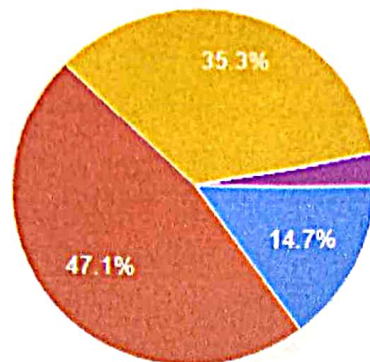

1. **Academic standards:** 23.5% of the respondents responded as excellent, 41.2 % as very good and 26.5% as good.
2. **Campus greenery:** 20.6% of the respondents responded as excellent, 20.6% as very good and 50% as good.
3. **Drinking water:** 23.5% respondents responded as excellent, 26.5% as very good and 41.2% as good.
4. **Library facilities:** 14.7% respondents responded as excellent, 29.4% as very good, 41.2% as good and 8.8% as average.
5. **Sport facilities:** 14.7% respondents responded as excellent, 26.5% as very good, 47.1% as good and 11.8% as poor.
6. **Washroom:** 29.4% respondents responded as very good and 55.9% as good.
7. **Classroom:** 14.7% respondents responded as excellent, 47.1% as very good and 35.3% as good.
8. **College website:** 14.7% respondents responded as excellent, 26.5% as very good and 47.1% as good.
9. **Impact of the College in your life:** 14.7% respondents responded as excellent, 47.1% as very good and 35.3% as good.
10. **Progression of the college:** 14.7% respondents responded as excellent, 35.3% as very good, 47.1% as good.
11. **Overall college experience:** 17.6% respondents responded as excellent, 35.3% as very good and 44.1% as good.

1. Academics standards

34 responses

- Excellent
- Very good
- Good
- Average
- Poor

2. Campus greenery

34 responses

- Excellent
- Very good
- Good
- Average
- Poor

3. Drinking water

34 responses

4. Library facilities

34 responses

5. Sports facilities

34 responses

6. Washroom

34 responses

7. Classroom

34 responses

- Excellent
- Very Good
- Good
- Average
- Poor

8. College Website

34 responses

- Excellent
- Very good
- Good
- Average
- Poor

9. Impact of the college in your life

34 responses

10. Progression of the college