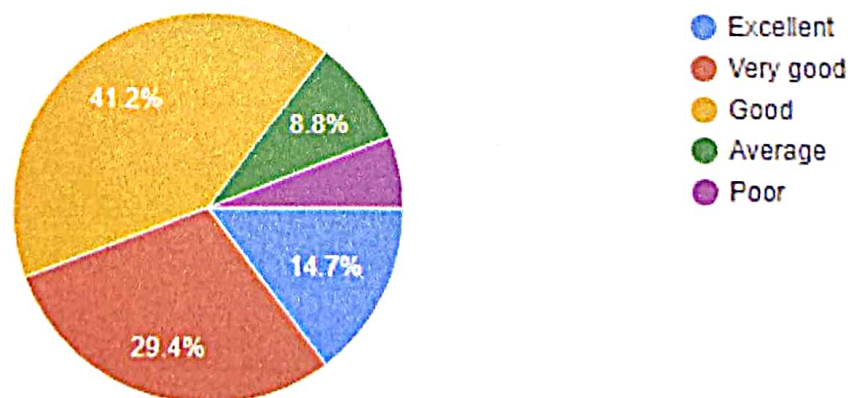

4. Library facilities

34 responses